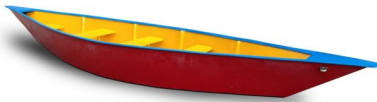

Price: ₹ 531,050.00

Category: [FRP Boats](#)

ROWING BOAT 12 FT

SKU: W-BOAT-12F

1. Size:
 - Overall length: 12 ft. 6"
 - Breadth: 5 ft. 6" at the center
 - Overall depth: 1 ft. 10"
 - Inside depth: 1 ft. 8"
2. Weight: 200 kg approx. for the hull without the seating system
3. Cargo weight: 1000 kg
4. Wall thickness: FRP laminate of approx. 4 to 6 mm with stiffeners on the floor and sides
5. Seat: 6 to 10 passenger
6. Color: as per request

Price: ₹ 123,760.00

Category: [FRP Boats](#)

PADDLE BOAT

SKU: W-BOAT-PDL

1. Size:
 - Length Over All (LOA): 9 ft. 5"
 - Breadth (B): 5 ft. 1"
 - Depth (D): 1 ft. 10"
2. Weight: 200 kg approx. for the whole boat including the paddle system
3. Wall thickness: FRP laminate of approx. 4 to 5 mm with stiffeners on the floor and sides
4. Seat: 4 passenger
5. Color: of your choice
6. Optional roof extra - Rs. 10,000

Price: ₹ 134,940.00

Category: [FRP Boats](#)

ROWING BOAT

SKU: W-BOAT-ROW

1. Size:
 - Overall length: 20 ft. 6"
 - Breadth: 4 ft. 6" at the center
 - Overall depth: 1 ft. 10"
 - Inside depth: 1 ft. 4"
2. Weight: 200 kg approx. for the hull without the seating system
3. Cargo weight: 1000 kg
4. Wall thickness: FRP laminate of approx. 5 to 7 mm with stiffeners on the floor and sides
5. Seat: 6 to 10 passenger
6. Color: as per request