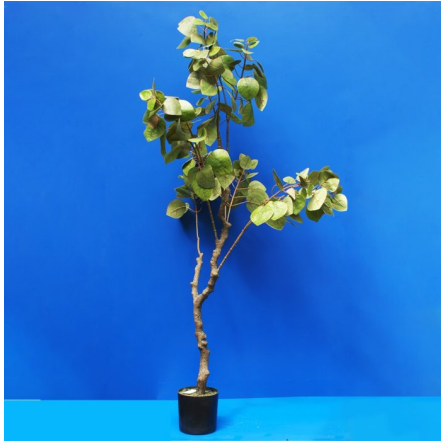

Price: ₹ 630.00

Categories: [Artificial flowers and plants](#), [Home Decor](#)

ARTIFICIAL LEAF PLANT WITH POT

SKU: HY560

- Material: Plastic
- Product: Artificial
- Weight: Light
- Size: Medium
- Dimension: 8cm x 8cm x 40cm (lxbxh)
- Color: Pink, Purple and Yellow
- Specific Use: Indoor & Outdoor
- Height : 18 Inches

Price: ₹ 981.00

Categories: [Artificial flowers and plants](#), [Home Decor](#)

ARTIFICIAL PLANT WITH BIG BEAUTIFUL LEAF

SKU: BW-4-5-6

- Plant with beautiful leaf
- For indoor and outdoor decoration
- Size: Big
- Height: 93cm
- Delivery in 2 days