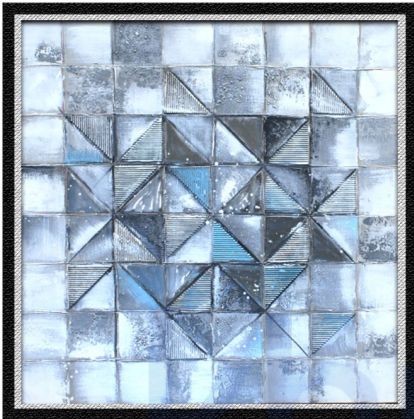

## ABSTRACT WALL PAINTING

**SKU:** AMB-3-56-80/80B

- Beautiful long painting
- Wall painting
- For home and office decoration
- Size : 80 x 80 x 4cm(lxbxh)
- Delivery in 2 days

**Price:** ₹ 11,945.00

**Categories:** [Home Decor](#), [Wall Decor](#)