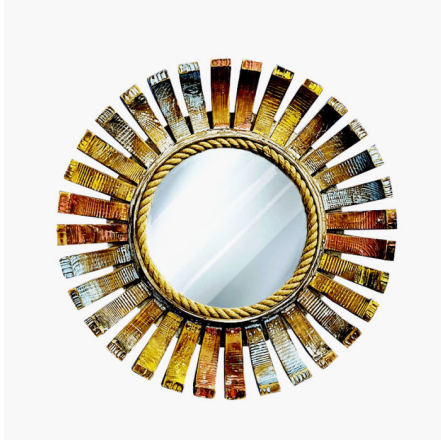

### VINTAGE MEDIUM MULTI COLOR MIRROR BROOCH

**SKU:** K-11-CH18031

- Vintage item
- Mirror Frame Diameter: 54cm(1.9ft)
- Mirror Diameter: 30cm(1ft)
- Materials: Wood
- Size: Medium
- Style: Victorian
- Color: Multi
- Can be personalized: No