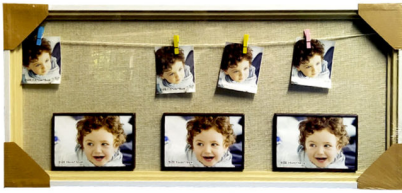

Price: ₹ 1,705.00

Categories: [Home Decor](#), [Wall Decor](#)

PHOTO FRAME- NON-MAGNETIC PHOTO FRAME SET OF 7

SKU: K-6-JZ8280

- Type: Photo Frame
- Material: Wood
- Shape: Rectangle
- Photo Frame size: 74cm x 3cm x 34cm(lxbxh)
- 4 Small Picture Size: 7.5 cm x 9 cm
- 3 Big Picture Size: 15 cm x 10 cm
- Quantity: 7 pcs
- Care: Dust with a soft, dry cloth