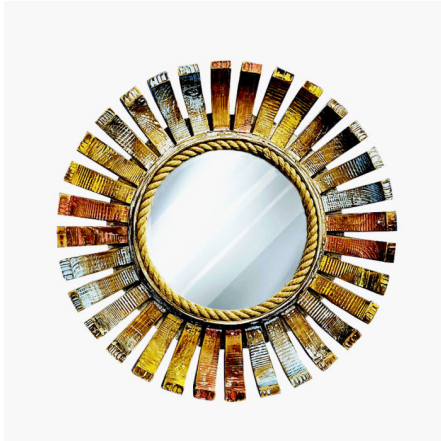

Categories: [Home Decor](#), [Lights and candles](#)

VINTAGE MEDIUM MULTI COLOR MIRROR BROOCH

SKU: K-11-CH18031

- Vintage item
- Mirror Frame Diameter: 54cm(1.9ft)
- Mirror Diameter: 30cm(1ft)
- Materials: Wood
- Size: Medium
- Style: Victorian
- Color: Multi
- Can be personalized: No

Price: ₹ 5,230.00

Categories: [Home Decor](#), [Wall Decor](#)

VINTAGE MIRROR BROOCH WITH ROPE FRAME

SKU: K-11-CH18033

- Vintage item
- Materials: Wood, Rope and Mirror Glass
- Size: Big
- Mirror Diameter: 9"
- Full item Diameter: 1 ft. 10"
- Style: Victorian
- Color: Vintage brown
- Can be personalized: No

Price: ₹ 5,230.00

Categories: [Home Decor](#), [Wall Decor](#)

VINTAGE SMALL MIRROR BROOCH

SKU: K-11-CH18029

- Vintage item
- Mirror Frame Diameter: 44cm(1.5ft)
- Mirror Diameter: 20cm(8 inches)
- Materials: Wood
- Style: Victorian
- Size: Small
- Color: Sky Blue
- Can be personalized: No