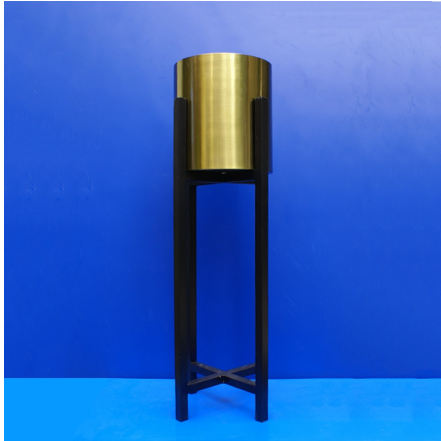

Price: ₹ 1,500.00

Categories: [Home Decor](#), [Lights and candles](#)

SMALL FAIRY NIGHT LIGHT

SKU: KX013

- Small Fairy Night Light
- Battery operated
- Delivery service available
- Size: 11 x 11 x 12cm(lxbxh)
- Available for wholesale
- Material: Plastic, Glass & Thin LED

Price: ₹ 1,251.00

Categories: [Home Decor](#), [Lights and candles](#)

SMALL IRON PLANT STAND WITH POT

SKU: AMB-9-8116C

- Golden plant container with black iron stand
- Black iron stand ft.s size: 2 ft.3"
- Whole container ft.s size: 2 ft.7"
- Size:18x18x73cm(lxbxh)
- The product has best combination of golden pot with black stand
- The pot is removable.