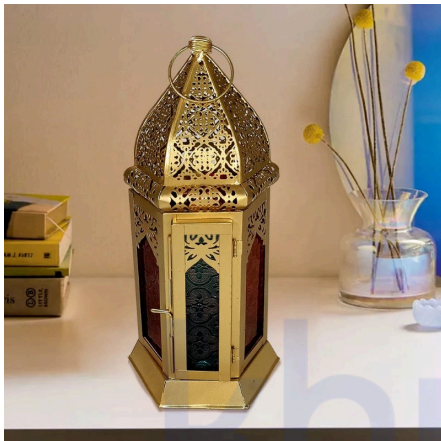

COLORFUL MOROCCAN GLASS LANTERN

SKU: SH-1780

- Dimension: 15 x 12 x 30cm(lxbxh)
- Made of premium quality metal
- Representing typical Moroccan design
- Comes in golden hue
- An ideal decor for table, shelves or foyer
- Actual product color may vary from the images shown

Price: ₹ 1,965.00

Categories: [Home Decor](#), [Lights and candles](#)