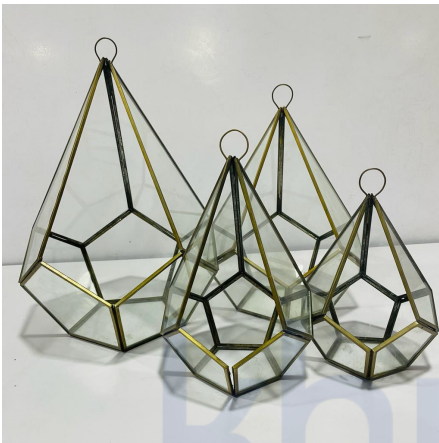

BRASS GLASS TERRARIUM CANDLE HOLDER SET OF 4

SKU: SH-5680

Materials: Brass, Glass

Available Sizes:

- 7.5" x 7.5" x 9" (Extra Small)
- 7" x 7" x 10" (Small Size)
- 8.5" x 8.5" x 12" (medium Size)
- 10.5" x 10.5" x 15.5" (Large Size)

Price: ₹ 8,805.00

Categories: [Home Decor](#), [Lights and candles](#)