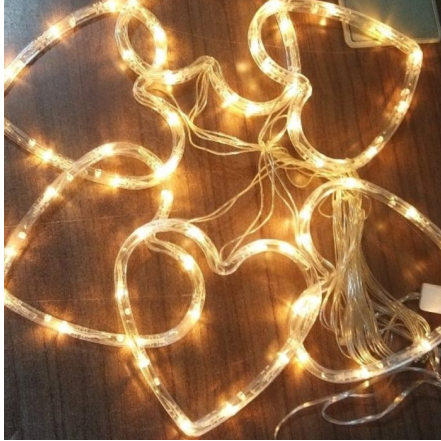

LED HEART SHAPE LIGHT SET OF 6 PCS

SKU: K-2C

- LED Quantity- 6 Heart hanging with approx. 1.5ft
- Material: LED and Plastic
- Wire size: 2.5m(8ft)
- Light color: Warm White and Golden
- Approximate Spacing between lights: 2 Foot
- Power supply mode: Direct Wire Connector
- Input: 12v-240v~50/60Hz

Price: ₹ 1,255.00

Categories: [Home Decor](#), [Lights and candles](#)

PHOTO FRAME- NON-MAGNETIC PHOTO FRAME SET OF 7

SKU: K-6-JZ8280

- Type: Photo Frame
- Material: Wood
- Shape: Rectangle
- Photo Frame size: 74cm x 3cm x 34cm(lxbxh)
- 4 Small Picture Size: 7.5 cm x 9 cm
- 3 Big Picture Size: 15 cm x 10 cm
- Quantity: 7 pcs
- Care: Dust with a soft, dry cloth

Price: ₹ 1,910.00

Categories: [Home Decor](#), [Wall Decor](#)