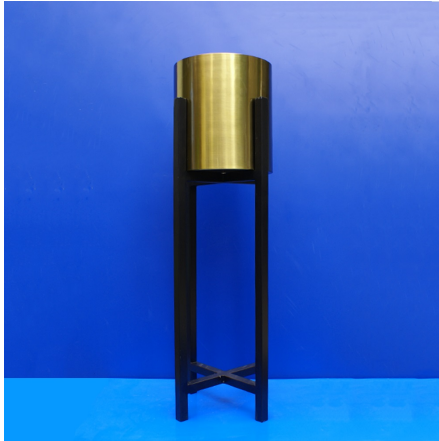

Price: ₹ 6,525.00

Categories: [Artificial flowers and plants](#), [Home Decor](#)

SMALL IRON PLANT STAND WITH POT

SKU: AMB-9-8116C

- Golden plant container with black iron stand
- Black iron stand ft.s size: 2 ft.3"
- Whole container ft.s size: 2 ft.7"
- Size:18x18x73cm(lxbxh)
- The product has best combination of golden pot with black stand
- The pot is removable.

Price: ₹ 9,360.00

Categories: [Home Decor](#), [Plant containers](#)

BIG IRON PLANT STAND WITH POT

SKU: AMB-9-8116B

- Golden plant container with black iron stand
- Black iron stand ft.s size: 2 ft.9"
- Whole container ft.s size: 3ft
- Material: Iron & Bronze(color) steel
- Size: 20x20x92cm (lxbxh)
- Seperatable Upper Part where we put flower pot/vase
- Enhance the beauty of the home, office, room etc.