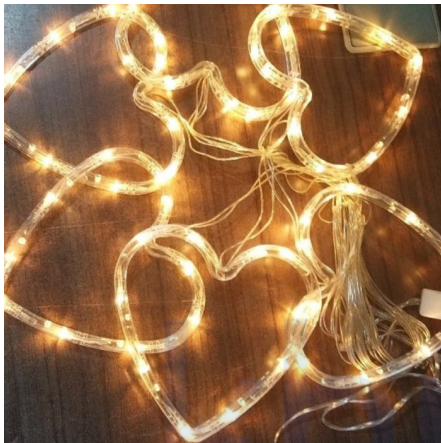

PHOTO FRAME- NON-MAGNETIC PHOTO FRAME SET OF 7

SKU: K-6-JZ8280

- Type: Photo Frame
- Material: Wood
- Shape: Rectangle
- Photo Frame size: 74cm x 3cm x 34cm(lxbxh)
- 4 Small Picture Size: 7.5 cm x 9 cm
- 3 Big Picture Size: 15 cm x 10 cm
- Quantity: 7 pcs
- Care: Dust with a soft, dry cloth

Price: ₹ 1,910.00

Categories: [Home Decor](#), [Wall Decor](#)

LED HEART SHAPE LIGHT SET OF 6 PCS

SKU: K-2C

- LED Quantity- 6 Heart hanging with approx. 1.5ft
- Material: LED and Plastic
- Wire size: 2.5m(8ft)
- Light color: Warm White and Golden
- Approximate Spacing between lights: 2 Foot
- Power supply mode: Direct Wire Connector
- Input: 12v-240v~50/60Hz

Price: ₹ 1,255.00

Categories: [Home Decor](#), [Lights and candles](#)