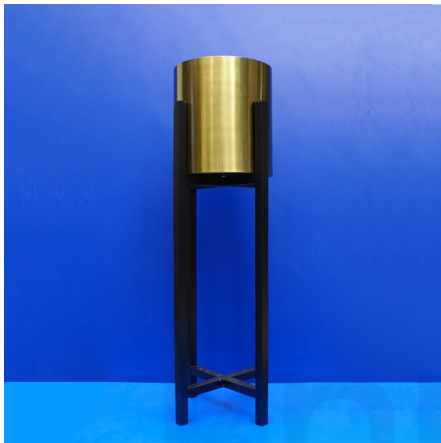

Price: ₹ 6,525.00

Categories: [Artificial flowers and plants](#), [Home Decor](#)

SMALL IRON PLANT STAND WITH POT

SKU: AMB-9-8116C

- Golden plant container with black iron stand
- Black iron stand ft.s size: 2 ft.3"
- Whole container ft.s size: 2 ft.7"
- Size:18x18x73cm(lxbxh)
- The product has best combination of golden pot with black stand
- The pot is removable.