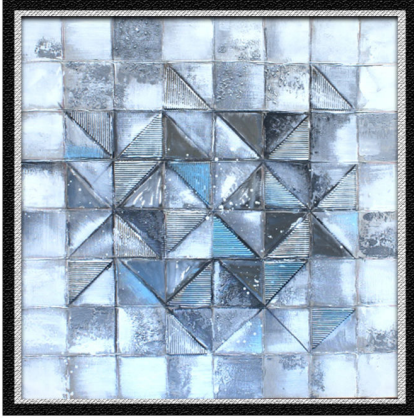

Price: ₹ 1,593.00

Categories: [Home Decor](#), [Lights and candles](#)

ABSTRACT WALL PAINTING

SKU: AMB-3-56-80/80C

- Beautiful long painting
- Wall painting
- For home and office decoration
- Size : 80 x 80 x 4cm(lxbxh)