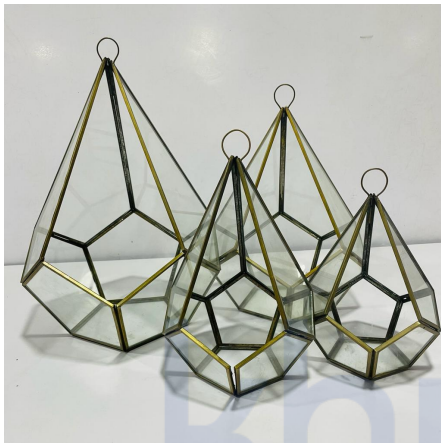

BRASS AND GLASS GEO LANTERN- 2 SET

SKU: SH-2468

Features:

- Antique hanging or standing lantern
- Material: Glass & Brass
- No of Pieces: 2
- Not suitable to be left outside overnight
- Candle not included
- Dimension: 6.1" X 6.2" X 28.5" (inches) Big
- Dimension: 5.4" X 5.5" X 20.5" (inches) Medium

Price: ₹ 5,140.00

Categories: [Home Decor](#), [Lights and candles](#)

BRASS GLASS TERRARIUM CANDLE HOLDER SET OF 4

SKU: SH-5680

Materials: Brass, Glass

Available Sizes:

- 7.5" x 7.5" x 9" (Extra Small)
- 7" x 7" x 10" (Small Size)
- 8.5" x 8.5" x 12" (medium Size)
- 10.5" x 10.5" x 15.5" (Large Size)

Price: ₹ 8,805.00

Categories: [Home Decor](#), [Lights and candles](#)