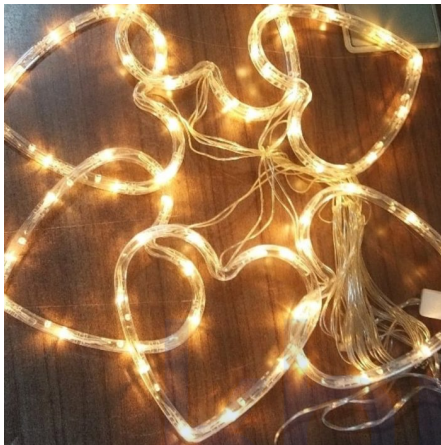

## LANTERN CANDLE STAND

**SKU:** AMB-9-8327B

- Shape: Long Cylinder-shaped with handle
- Size: 50 x 30 x 20cm(lxbxh)
- Feature: Flame, Glass, iron
- Material: Steel, Glass

**Price:** ₹ 3,690.00

**Categories:** [Home Decor](#), [Lights and candles](#)