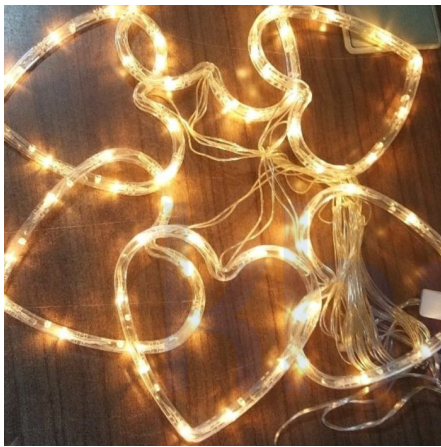

LED HEART SHAPE LIGHT SET OF 6 PCS

SKU: K-2C

- LED Quantity- 6 Heart hanging with approx. 1.5ft
- Material: LED and Plastic
- Wire size: 2.5m(8ft)
- Light color: Warm White and Golden
- Approximate Spacing between lights: 2 Foot
- Power supply mode: Direct Wire Connector
- Input: 12v-240v~50/60Hz

Price: ₹ 1,255.00

Categories: [Home Decor](#), [Lights and candles](#)