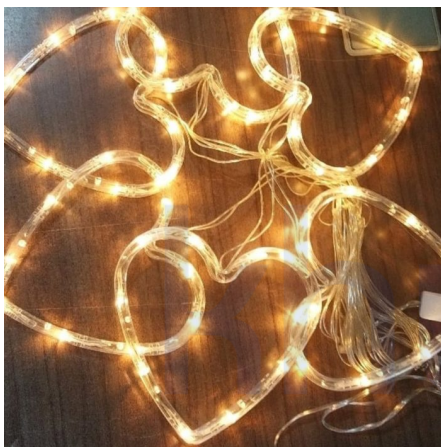

LED HEART SHAPE LIGHT SET OF 6 PCS

SKU: K-2C

- LED Quantity- 6 Heart hanging with approx. 1.5ft
- Material: LED and Plastic
- Wire size: 2.5m(8ft)
- Light color: Warm White and Golden
- Approximate Spacing between lights: 2 Foot
- Power supply mode: Direct Wire Connector
- Input: 12v-240v~50/60Hz

Price: ₹ 1,255.00

Categories: [Home Decor](#), [Lights and candles](#)