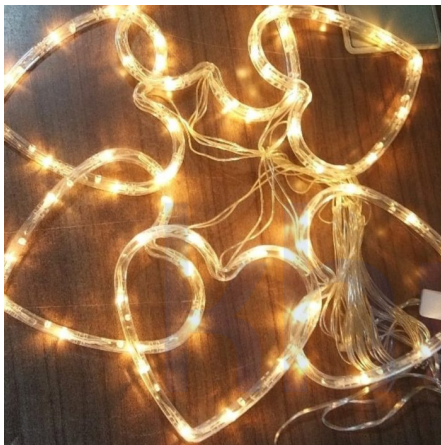

LED HEART SHAPE LIGHT SET OF 6 PCS

SKU: K-2C

- LED Quantity- 6 Heart hanging with approx. 1.5ft
- Material: LED and Plastic
- Wire size: 2.5m(8ft)
- Light color: Warm White and Golden
- Approximate Spacing between lights: 2 Foot
- Power supply mode: Direct Wire Connector
- Input: 12v-240v~50/60Hz

Price: ₹ 1,255.00

Categories: [Home Decor](#), [Lights and candles](#)