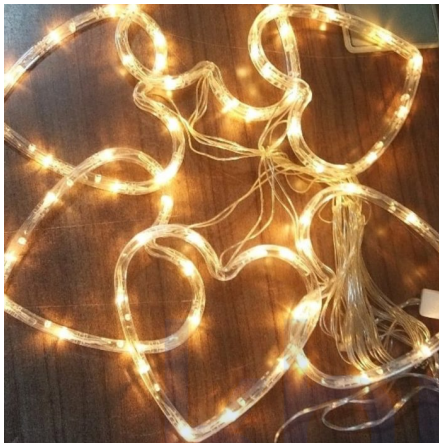

## LANTERN CANDLE STAND

**SKU:** AMB-9-8327B

- Shape: Long Cylinder-shaped with handle
- Size: 50 x 30 x 20cm(lxbxh)
- Feature: Flame, Glass, iron
- Material: Steel, Glass

**Price:** ₹ 3,690.00

**Categories:** [Home Decor](#), [Lights and candles](#)