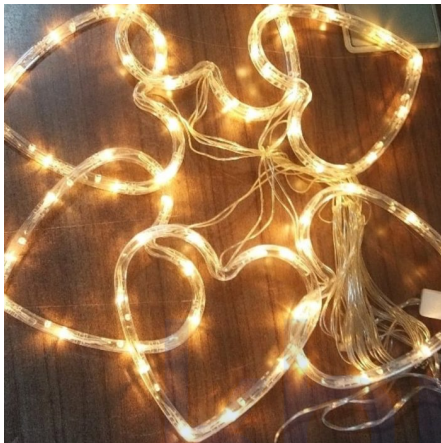

## LANTERN CANDLE STAND

**SKU:** AMB-9-8327B

- Shape: Long Cylinder-shaped with handle
- Size: 50 x 30 x 20cm(lxbxh)
- Feature: Flame, Glass, iron
- Material: Steel, Glass

**Price:** ₹ 3,690.00

**Categories:** [Home Decor](#), [Lights and candles](#)