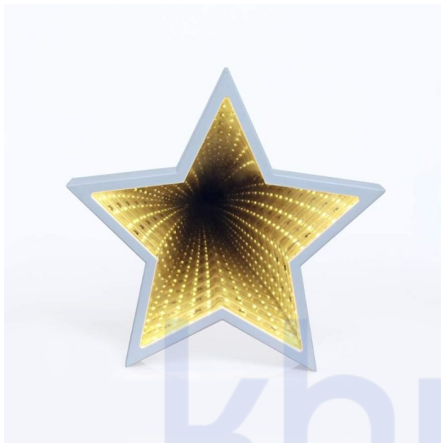

LED STAR INFINITY MIRROR HANGING LIGHT SET OF 8 STARS

SKU: K-2A

- Product length: 18ft
- Light length: 12ft
- Material Content: ABS Plastic, Acrylic
- Infinity effect created when switched on
- Mirror effect when switched off
- Input: 100-240V~50/60
- Output: 24V DC 330mA
- Max: 8W

Price: ₹ 4,455.00

Categories: [Home Decor](#), [Lights and candles](#)