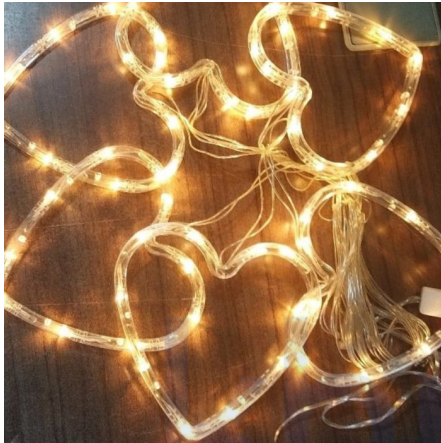

## LANTERN CANDLE STAND

**SKU:** AMB-9-8327B

- Shape: Long Cylinder-shaped with handle
- Size: 50 x 30 x 20cm(lxbxh)
- Feature: Flame, Glass, iron
- Material: Steel, Glass

**Price:** ₹ 3,690.00

**Categories:** [Home Decor](#), [Lights and candles](#)