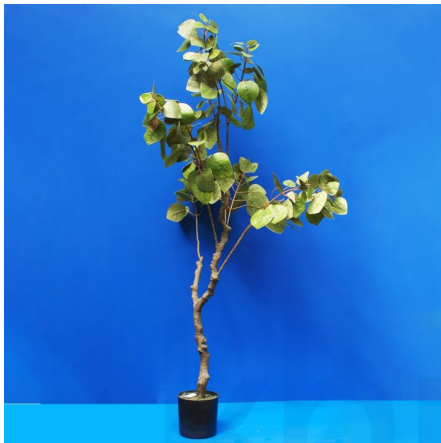

Price: ₹ 6,525.00

Categories: [Artificial flowers and plants](#), [Home Decor](#)

ARTIFICIAL BIG BEAUTIFUL PLANT

SKU: BW-4-9-10

- Big plant
- For indoor and outdoor decoration
- Size: Big
- Height: 152cm
- Delivery in 2 days

Price: ₹ 11,907.00

Categories: [Artificial flowers and plants](#), [Home Decor](#)

BEAUTIFUL ARTIFICIAL PLANT WITH GRAPES

SKU: BW-4-3-4

- Beautiful plant with grapes
- For indoor and outdoor decoration
- Size: Big
- Height: 82cm
- Delivery in 2 days

Price: ₹ 6,804.00

Categories: [Artificial flowers and plants](#), [Home Decor](#)

ARTIFICIAL PLANT WITH BIG BEAUTIFUL LEAF

SKU: BW-4-5-6

- Plant with beautiful leaf
- For indoor and outdoor decoration
- Size: Big
- Height: 93cm
- Delivery in 2 days