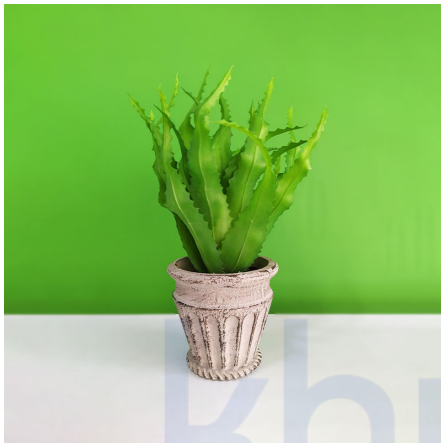

Price: ₹ 513.00

Categories: [Artificial flowers and plants](#), [Home Decor](#)

ARTIFICIAL FLOWER SHAPE LEAVES PLANT

SKU: BW-4-11-12

- Green plant with small pointed leaf
- For indoor and outdoor decoration
- Size: Big
- Height: 60cm
- Delivery in 2 days

Price: ₹ 6,804.00

Categories: [Artificial flowers and plants](#), [Home Decor](#)

ARTIFICIAL ALOE VERA PLANT WITH POT

SKU: HY24

- Material: Plastic
- Product: Artificial
- Weight: Light
- Size: Small
- Dimension: 7cm x 7cm x 23cm (lxbxh)
- Specific Use: Indoor & Outdoor
- Height : 9 Inches