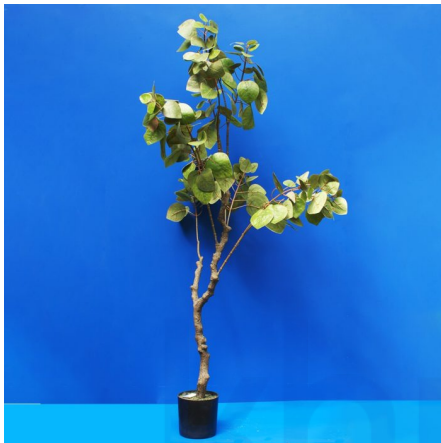

Price: ₹ 6,804.00

Categories: [Artificial flowers and plants](#), [Home Decor](#)

ARTIFICIAL PLANT WITH BLACK GRAPES

SKU: BW-4-7-8

- Beautiful plant with grapes
- Height: 121cm
- Size: Big
- For home and office decoration
- Delivery in 2 days

Price: ₹ 9,927.00

Categories: [Artificial flowers and plants](#), [Home Decor](#)

ARTIFICIAL PLANT WITH BIG BEAUTIFUL LEAF

SKU: BW-4-5-6

- Plant with beautiful leaf
- For indoor and outdoor decoration
- Size: Big
- Height: 93cm
- Delivery in 2 days