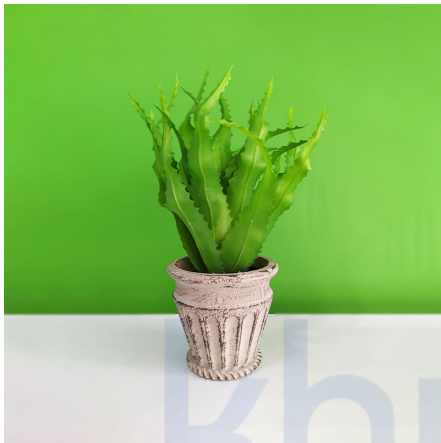

Price: ₹ 594.00

Category: [Artificial flowers and plants](#)

ARTIFICIAL PLANT WITH CUP DESIGN POT

SKU: 1720

- Material: Glass
- Product: Artificial
- Weight: Light
- Size: Small
- Dimension: 8cm x 8cm x 7cm (l x b x h)
- Specific Use: Indoor & Outdoor
- Color: Yellow + Pink

Price: ₹ 522.00

Categories: [Artificial flowers and plants](#), [Home Decor](#)

ARTIFICIAL GRASS FLOWER PLANT WITH PLASTIC POT- SMALL

SKU: 17210

- Material: Plastic
- Product: Artificial
- Weight: Light
- Size: Small
- Available Color: Pink, Purple, White and Yellow
- Dimension: 6cm x 6cm x 35cm(lxbxh)
- Specific Use: Indoor & Outdoor

Price: ₹ 684.00

Categories: [Artificial flowers and plants](#), [Home Decor](#)

ARTIFICIAL ALOE VERA PLANT WITH POT

SKU: HY24

- Material: Plastic
- Product: Artificial
- Weight: Light
- Size: Small
- Dimension: 7cm x 7cm x 23cm (lxbxh)
- Specific Use: Indoor & Outdoor
- Height : 9 Inches