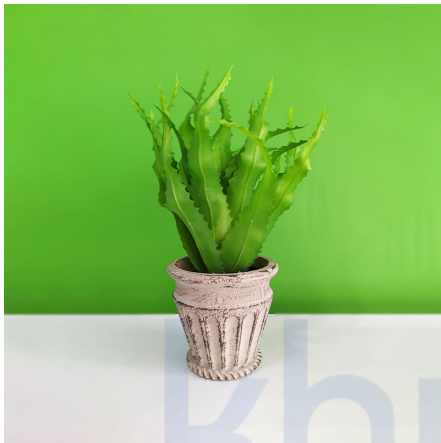

ARTIFICIAL ALOE VERA PLANT WITH POT

SKU: HY24

- Material: Plastic
- Product: Artificial
- Weight: Light
- Size: Small
- Dimension: 7cm x 7cm x 23cm (lxbxh)
- Specific Use: Indoor & Outdoor
- Height : 9 Inches

Price: ₹ 540.00

Category: [Artificial flowers and plants](#)