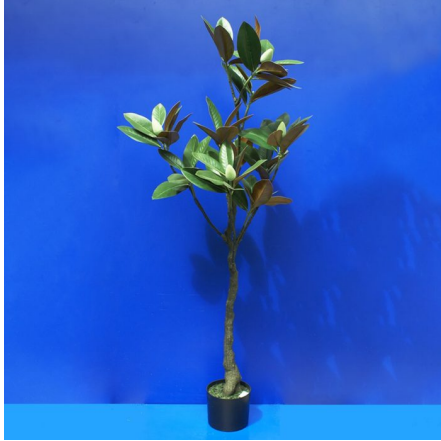

## ARTIFICIAL ALOE VERA PLANT WITH POT

**SKU:** HY24

- Material: Plastic
- Product: Artificial
- Weight: Light
- Size: Small
- Dimension: 7cm x 7cm x 23cm (lxbxh)
- Specific Use: Indoor & Outdoor
- Height : 9 Inches

## ARTIFICIAL BEAUTIFUL PLANT

**SKU:** BW-4-1-2

- Material: Plastic
- Product: Artificial
- Size: Big
- Specific Use: Indoor & Outdoor
- Height: 121cm
- Available for wholesale

**Price:** ₹ 6,804.00

**Categories:** [Artificial flowers and plants](#), [Home Decor](#)