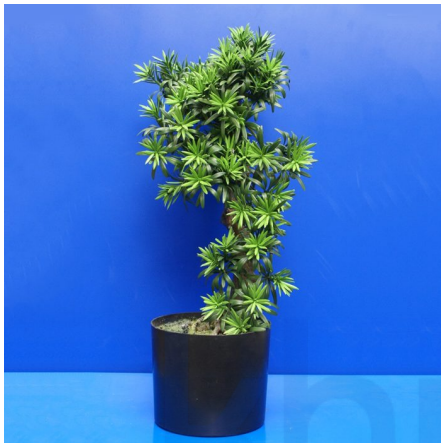

Price: ₹ 1,071.00

Categories: [Artificial flowers and plants](#), [Home Decor](#)

ARTIFICIAL CACTUS WITH POT

SKU: 1958BC

- Material: Plastic
- Product: Artificial
- Weight: Light
- Size: Medium
- Dimension: 7cm x 7cm x 23cm (l x b x h)
- Specific Use: Indoor & Outdoor

Price: ₹ 513.00

Categories: [Artificial flowers and plants](#), [Home Decor](#)

ARTIFICIAL FLOWER SHAPE LEAVES PLANT

SKU: BW-4-11-12

- Green plant with small pointed leaf
- For indoor and outdoor decoration
- Size: Big
- Height: 60cm
- Delivery in 2 days