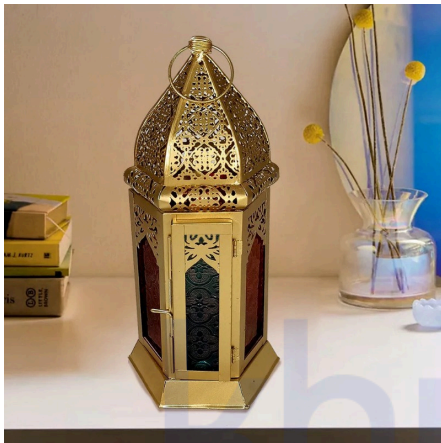

COLORFUL MOROCCAN GLASS LANTERN

SKU: SH-1780

- Dimension: 15 x 12 x 30cm(lxbxh)
- Made of premium quality metal
- Representing typical Moroccan design
- Comes in golden hue
- An ideal decor for table, shelves or foyer
- Actual product color may vary from the images shown

Price: ₹ 1,965.00

Categories: [Home Decor](#), [Lights and candles](#)