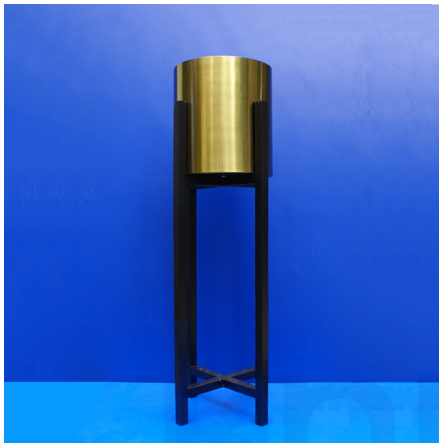

Price: ₹ 1,593.00

Categories: [Home Decor](#), [Lights and candles](#)

IRON CASE CANDLE STAND (SMALL)

SKU: AMB-9-8331B

- Type: Candle stand with attractive iron case
- Size: 17cm (Height) x 20cm (Diameter)
- Shape: square Cylinder-shaped
- Feature: Flame, Golden iron case, glass inside the case
- Material: Steel, iron & glass

Price: ₹ 3,350.00

Categories: [Home Decor](#), [Lights and candles](#)

LANTERN CANDLE STAND

SKU: AMB-9-8327B

- Shape: Long Cylinder-shaped with handle
- Size: 50 x 30 x 20cm(lxbxh)
- Feature: Flame, Glass, iron
- Material: Steel, Glass

Price: ₹ 3,690.00

Categories: [Home Decor](#), [Lights and candles](#)

BIG IRON PLANT STAND WITH POT

SKU: AMB-9-8116B

- Golden plant container with black iron stand
- Black iron stand ft.s size: 2 ft.9"
- Whole container ft.s size: 3ft
- Material: Iron & Bronze(color) steel
- Size: 20x20x92cm (lxbxh)
- Seperatable Upper Part where we put flower pot/vase
- Enhance the beauty of the home, office, room etc.

Price: ₹ 9,930.00

Categories: [Home Decor](#), [Plant containers](#)

SMALL IRON PLANT STAND WITH POT

SKU: AMB-9-8116C

- Golden plant container with black iron stand
- Black iron stand ft.s size: 2 ft.3"
- Whole container ft.s size: 2 ft.7"
- Size:18x18x73cm(lxbxh)
- The product has best combination of golden pot with black stand
- The pot is removable.