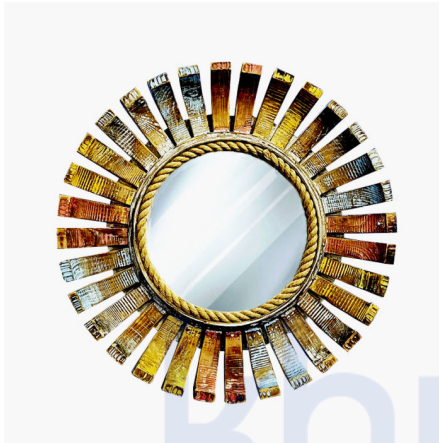

Price: ₹ 4,455.00

Categories: [Home Decor](#), [Lights and candles](#)

PHOTO FRAME- NON-MAGNETIC PHOTO FRAME SET OF 6

SKU: K-6-JZ8266

- Type: Photo Frame
- Size- Medium
- Material: Wood
- Shape- Rectangle
- Photo Frame Size: 54cm x 3cm x 34cm(lxbxh)
- 3 Big Picture Size: 15 cm x 10 cm(With Frame)(lxbxh)
- 3 Small Picture Size: 7.5 cm x 9 cm(Without Frame)(lxbxh)
- Quantity- 6 pcs
- Care: Dust with a soft, dry cloth

Price: ₹ 1,705.00

Categories: [Home Decor](#), [Wall Decor](#)

VINTAGE MEDIUM MULTI COLOR MIRROR BROOCH

SKU: K-11-CH18031

- Vintage item
- Mirror Frame Diameter: 54cm(1.9ft)
- Mirror Diameter: 30cm(1ft)
- Materials: Wood
- Size: Medium
- Style: Victorian
- Color: Multi
- Can be personalized: No