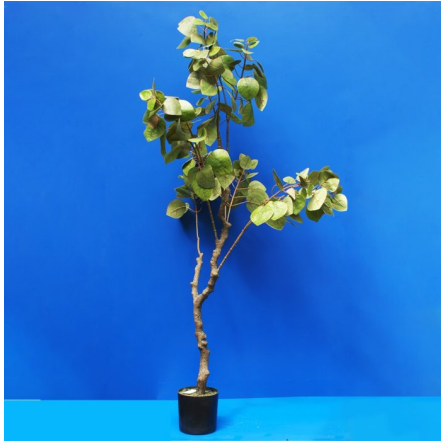

ARTIFICIAL PLANT WITH BIG BEAUTIFUL LEAF

SKU: BW-4-5-6

- Plant with beautiful leaf
- For indoor and outdoor decoration
- Size: Big
- Height: 93cm
- Delivery in 2 days

Price: ₹ 6,804.00

Categories: [Artificial flowers and plants](#), [Home Decor](#)