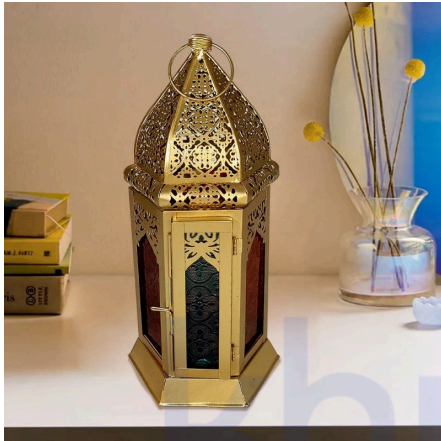

COLORFUL MOROCCAN GLASS LANTERN

SKU: SH-1780

- Dimension: 15 x 12 x 30cm(lxbxh)
- Made of premium quality metal
- Representing typical Moroccan design
- Comes in golden hue
- An ideal decor for table, shelves or foyer
- Actual product color may vary from the images shown

Price: ₹ 1,965.00

Categories: [Home Decor](#), [Lights and candles](#)