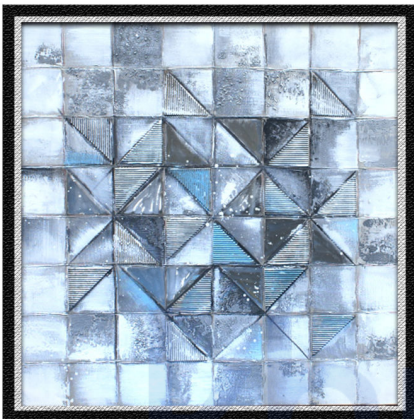

ABSTRACT WALL PAINTING

SKU: AMB-3-56-80/80C

- Beautiful long painting
- Wall painting
- For home and office decoration
- Size : 80 x 80 x 4cm(lxbxh)

Price: ₹ 7,940.00

Categories: [Home Decor](#), [Wall Decor](#)