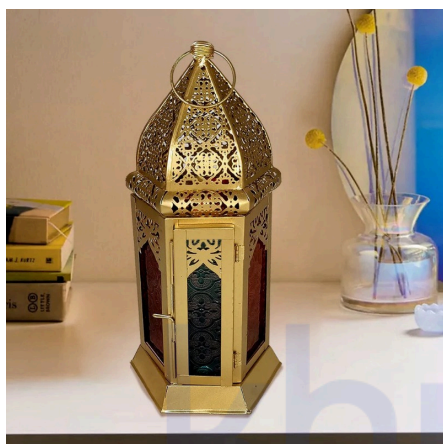

COLORFUL MOROCCAN GLASS LANTERN

SKU: SH-1780

- Dimension: 15 x 12 x 30cm(lxbxh)
- Made of premium quality metal
- Representing typical Moroccan design
- Comes in golden hue
- An ideal decor for table, shelves or foyer
- Actual product color may vary from the images shown

Price: ₹ 1,965.00

Categories: [Home Decor](#), [Lights and candles](#)