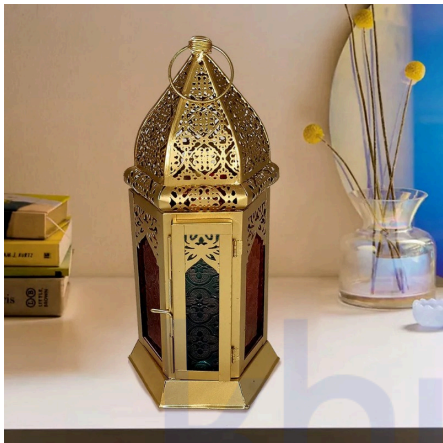

COLORFUL MOROCCAN GLASS LANTERN

SKU: SH-1780

- Dimension: 15 x 12 x 30cm(lxbxh)
- Made of premium quality metal
- Representing typical Moroccan design
- Comes in golden hue
- An ideal decor for table, shelves or foyer
- Actual product color may vary from the images shown

Price: ₹ 1,965.00

Categories: [Home Decor](#), [Lights and candles](#)