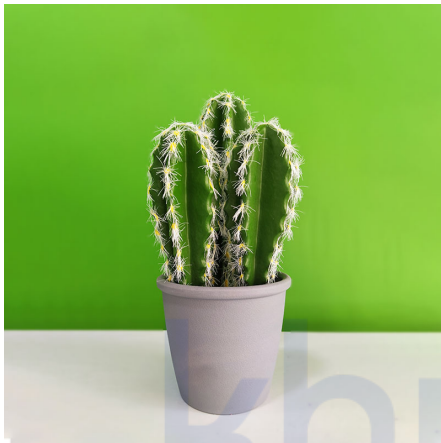

ARTIFICIAL CACTUS PLANT WITH POT

SKU: Y87-2

- Material: Plastic
- Product: Artificial
- Weight: Light
- Size: Medium
- Dimension: 10cm x 10cm x 25cm (lxbxh)
- Specific Use: Indoor & Outdoor
- Height : 8inch

Price: ₹ 1,071.00

Categories: [Artificial flowers and plants](#), [Home Decor](#)