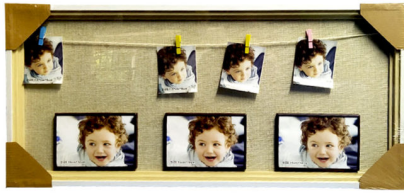

Price: ₹ 1,705.00

Categories: [Home Decor](#), [Wall Decor](#)

PHOTO FRAME- NON-MAGNETIC PHOTO FRAME SET OF 7

SKU: K-6-JZ8280

- Type: Photo Frame
- Material: Wood
- Shape: Rectangle
- Photo Frame size: 74cm x 3cm x 34cm(lxbxh)
- 4 Small Picture Size: 7.5 cm x 9 cm
- 3 Big Picture Size: 15 cm x 10 cm
- Quantity: 7 pcs
- Care: Dust with a soft, dry cloth