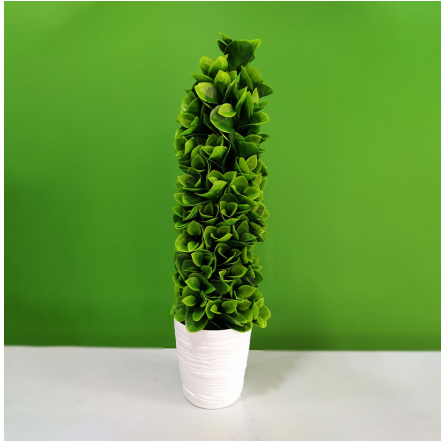

Price: ₹ 1,335.00

Categories: [Home Decor](#), [Lights and candles](#)

TALL ARTIFICIAL LEAF WITH POT

SKU: 17207

- Material: Plastic
- Product: Artificial
- Weight: Light
- Size: Medium
- Dimension: 8cm x 8cm x 40cm(lxbxh)
- Specific Use: Indoor & Outdoor
- Height : 1feet 4inch