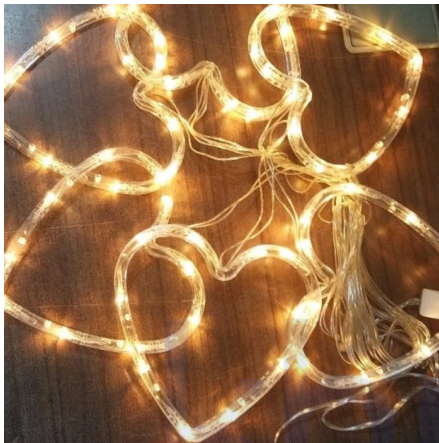

LED HEART SHAPE LIGHT SET OF 6 PCS

SKU: K-2C

- LED Quantity- 6 Heart hanging with approx. 1.5ft
- Material: LED and Plastic
- Wire size: 2.5m(8ft)
- Light color: Warm White and Golden
- Approximate Spacing between lights: 2 Foot
- Power supply mode: Direct Wire Connector
- Input: 12v-240v~50/60Hz

Price: ₹ 1,255.00

Categories: [Home Decor](#), [Lights and candles](#)