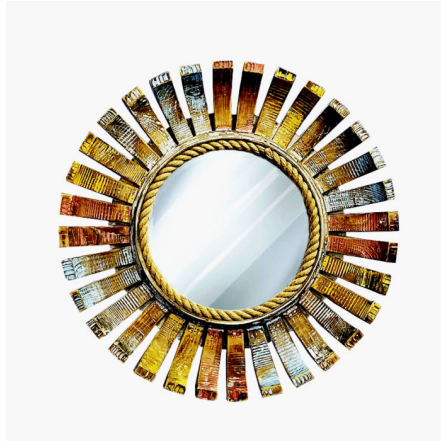

## VINTAGE MEDIUM MULTI COLOR MIRROR BROOCH

**SKU:** K-11-CH18031

- Vintage item
- Mirror Frame Diameter: 54cm(1.9ft)
- Mirror Diameter: 30cm(1ft)
- Materials: Wood
- Size: Medium
- Style: Victorian
- Color: Multi
- Can be personalized: No