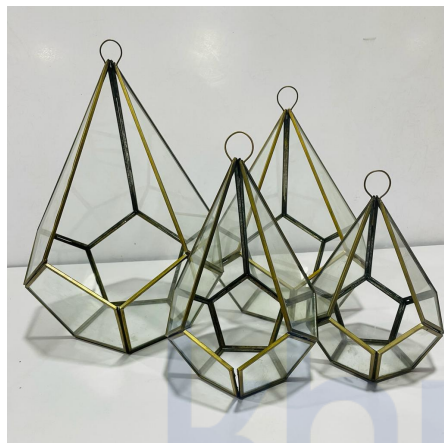

BRASS GLASS TERRARIUM CANDLE HOLDER SET OF 4

SKU: SH-5680

Materials: Brass, Glass

Available Sizes:

- 7.5" x 7.5" x 9" (Extra Small)
- 7" x 7" x 10" (Small Size)
- 8.5" x 8.5" x 12" (medium Size)
- 10.5" x 10.5" x 15.5" (Large Size)

Price: ₹ 8,805.00

Categories: [Home Decor](#), [Lights and candles](#)