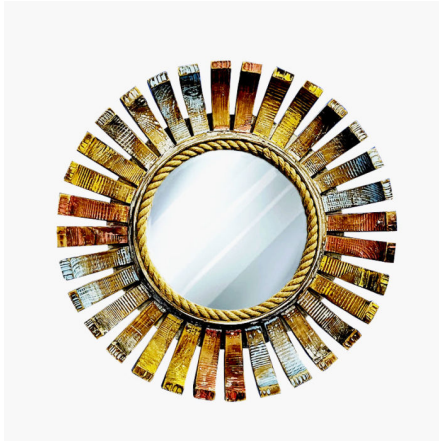

Categories: [Home Decor](#), [Lights and candles](#)

VINTAGE MEDIUM MULTI COLOR MIRROR BROOCH

SKU: K-11-CH18031

- Vintage item
- Mirror Frame Diameter: 54cm(1.9ft)
- Mirror Diameter: 30cm(1ft)
- Materials: Wood
- Size: Medium
- Style: Victorian
- Color: Multi
- Can be personalized: No