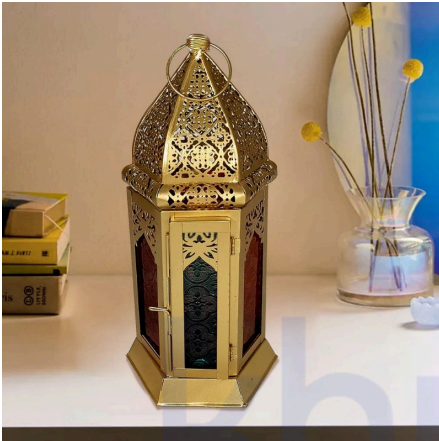

COLORFUL MOROCCAN GLASS LANTERN

SKU: SH-1780

- Dimension: 15 x 12 x 30cm(lxbxh)
- Made of premium quality metal
- Representing typical Moroccan design
- Comes in golden hue
- An ideal decor for table, shelves or foyer
- Actual product color may vary from the images shown

Price: ₹ 1,965.00

Categories: [Home Decor](#), [Lights and candles](#)