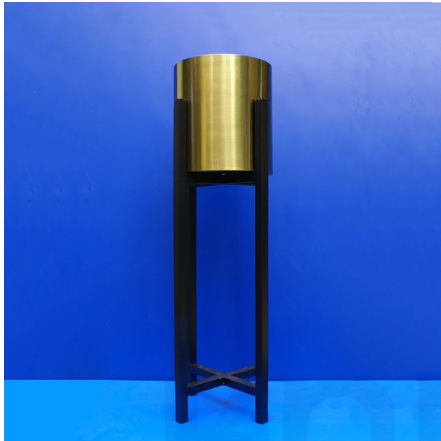

Price: ₹ 6,525.00

Categories: [Artificial flowers and plants](#), [Home Decor](#)

SMALL IRON PLANT STAND WITH POT

SKU: AMB-9-8116C

- Golden plant container with black iron stand
- Black iron stand ft.s size: 2 ft.3"
- Whole container ft.s size: 2 ft.7"
- Size:18x18x73cm(lxbxh)
- The product has best combination of golden pot with black stand
- The pot is removable.