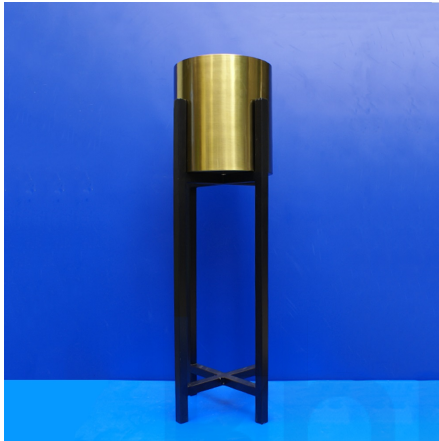

Price: ₹ 1,593.00

Categories: [Home Decor](#), [Lights and candles](#)

IRON CASE CANDLE STAND (SMALL)

SKU: AMB-9-8331B

- Type: Candle stand with attractive iron case
- Size: 17cm (Height) x 20cm (Diameter)
- Shape: square Cylinder-shaped
- Feature: Flame, Golden iron case, glass inside the case
- Material: Steel, iron & glass

Price: ₹ 3,350.00

Categories: [Home Decor](#), [Lights and candles](#)

LANTERN CANDLE STAND

SKU: AMB-9-8327B

- Shape: Long Cylinder-shaped with handle
- Size: 50 x 30 x 20cm(lxbxh)
- Feature: Flame, Glass, iron
- Material: Steel, Glass

Price: ₹ 3,690.00

Categories: [Home Decor](#), [Lights and candles](#)

BIG IRON PLANT STAND WITH POT

SKU: AMB-9-8116B

- Golden plant container with black iron stand
- Black iron stand ft.s size: 2 ft.9"
- Whole container ft.s size: 3ft
- Material: Iron & Bronze(color) steel
- Size: 20x20x92cm (lxbxh)
- Seperatable Upper Part where we put flower pot/vase
- Enhance the beauty of the home, office, room etc.

Price: ₹ 9,930.00

Categories: [Home Decor](#), [Plant containers](#)

SMALL IRON PLANT STAND WITH POT

SKU: AMB-9-8116C

- Golden plant container with black iron stand
- Black iron stand ft.s size: 2 ft.3"
- Whole container ft.s size: 2 ft.7"
- Size:18x18x73cm(lxbxh)
- The product has best combination of golden pot with black stand
- The pot is removable.