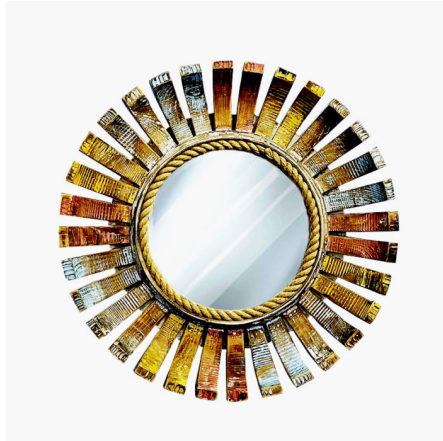

Categories: [Home Decor](#), [Lights and candles](#)

VINTAGE MEDIUM MULTI COLOR MIRROR BROOCH

SKU: K-11-CH18031

- Vintage item
- Mirror Frame Diameter: 54cm(1.9ft)
- Mirror Diameter: 30cm(1ft)
- Materials: Wood
- Size: Medium
- Style: Victorian
- Color: Multi
- Can be personalized: No