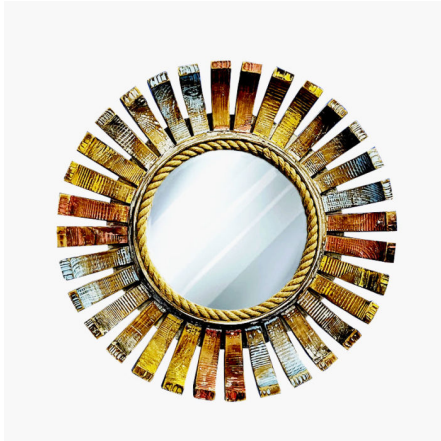

### VINTAGE MEDIUM MULTI COLOR MIRROR BROOCH

**SKU:** K-11-CH18031

- Vintage item
- Mirror Frame Diameter: 54cm(1.9ft)
- Mirror Diameter: 30cm(1ft)
- Materials: Wood
- Size: Medium
- Style: Victorian
- Color: Multi
- Can be personalized: No