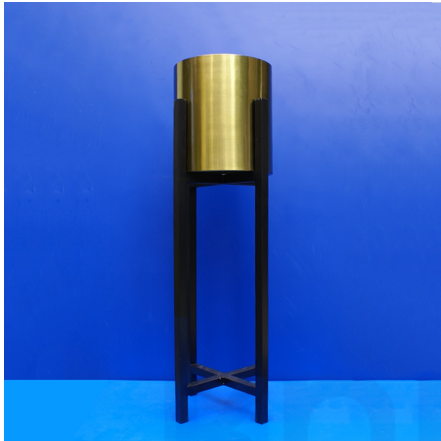

### IRON CASE CANDLE STAND (SMALL)

**SKU:** AMB-9-8331B

- Type: Candle stand with attractive iron case
- Size: 17cm (Height) x 20cm (Diameter)
- Shape: square Cylinder-shaped
- Feature: Flame, Golden iron case, glass inside the case
- Material: Steel, iron & glass

## LANTERN CANDLE STAND

**SKU:** AMB-9-8327B

- Shape: Long Cylinder-shaped with handle
- Size: 50 x 30 x 20cm(lxbxh)
- Feature: Flame, Glass, iron
- Material: Steel, Glass

**Price:** ₹ 3,690.00

**Categories:** [Home Decor](#), [Lights and candles](#)

## BIG IRON PLANT STAND WITH POT

**SKU:** AMB-9-8116B

- Golden plant container with black iron stand
- Black iron stand ft.s size: 2 ft.9"
- Whole container ft.s size: 3ft
- Material: Iron & Bronze(color) steel
- Size: 20x20x92cm (lxbxh)
- Seperatable Upper Part where we put flower pot/vase
- Enhance the beauty of the home, office, room etc.