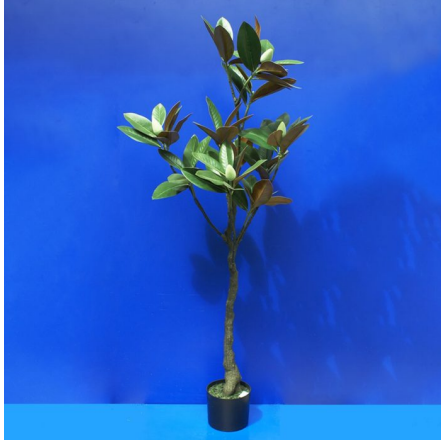

Price: ₹ 3,393.00

Categories: [Home Decor](#), [Humidifier](#)

ARTIFICIAL BEAUTIFUL PLANT

SKU: BW-4-1-2

- Material: Plastic
- Product: Artificial
- Size: Big
- Specific Use: Indoor & Outdoor
- Height: 121cm
- Available for wholesale

Price: ₹ 6,804.00

Categories: [Artificial flowers and plants](#), [Home Decor](#)

ARTIFICIAL BIG BEAUTIFUL PLANT

SKU: BW-4-9-10

- Big plant
- For indoor and outdoor decoration
- Size: Big
- Height: 152cm
- Delivery in 2 days