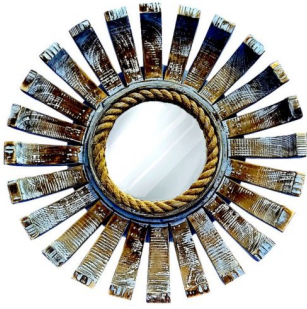

VINTAGE SMALL MIRROR BROOCH

SKU: K-11-CH18029

- Vintage item
- Mirror Frame Diameter: 44cm(1.5ft)
- Mirror Diameter: 20cm(8 inches)
- Materials: Wood
- Style: Victorian
- Size: Small
- Color: Sky Blue
- Can be personalized: No

Price: ₹ 4,045.00

Categories: [Home Decor](#), [Wall Decor](#)