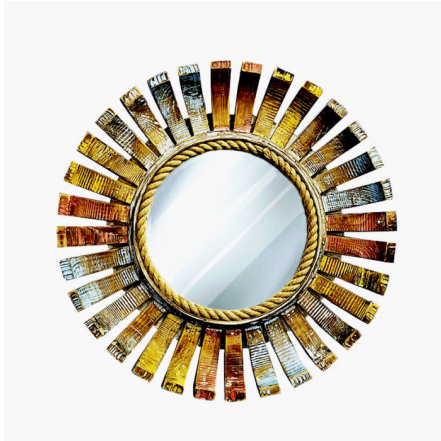

Price: ₹ 837.00

Categories: [Artificial flowers and plants](#), [Home Decor](#)

CASE STYLE STAND LED LIGHT

SKU: AMB-7-408

- Type: stand LED Light
- Shape: Cylinder-shaped
- Feature: Led Bulb, iron in the outer layer cage
- Material: Plastic bulb, iron & Steel
- Size: 50 x 30 x 20cm(lxbxh)
- Operated: Battery (AAA Battery x 3)
- Available for wholesale

Price: ₹ 1,872.00

Categories: [Home Decor](#), [Lights and candles](#)

VINTAGE MEDIUM MULTI COLOR MIRROR BROOCH

SKU: K-11-CH18031

- Vintage item
- Mirror Frame Diameter: 54cm(1.9ft)
- Mirror Diameter: 30cm(1ft)
- Materials: Wood
- Size: Medium
- Style: Victorian
- Color: Multi
- Can be personalized: No