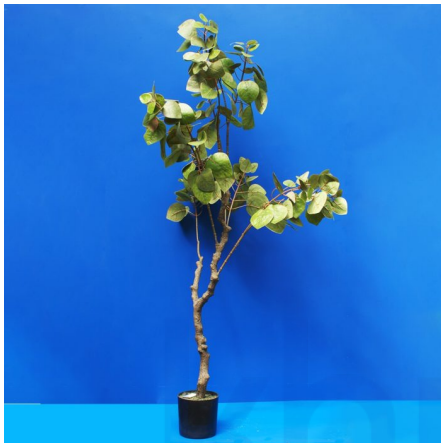

Categories: [Artificial flowers and plants](#), [Home Decor](#)

ARTIFICIAL PLANT WITH BLACK GRAPES

SKU: BW-4-7-8

- Beautiful plant with grapes
- Height: 121cm
- Size: Big
- For home and office decoration
- Delivery in 2 days

Price: ₹ 9,927.00

Categories: [Artificial flowers and plants](#), [Home Decor](#)

ARTIFICIAL PLANT WITH BIG BEAUTIFUL LEAF

SKU: BW-4-5-6

- Plant with beautiful leaf
- For indoor and outdoor decoration
- Size: Big
- Height: 93cm
- Delivery in 2 days