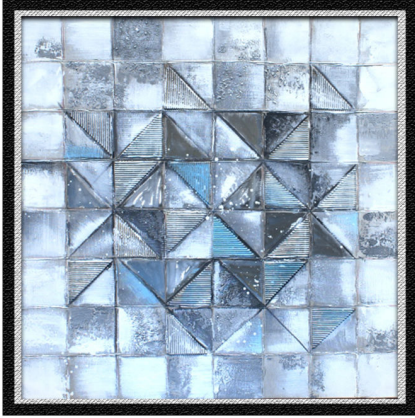

Price: ₹ 1,593.00

Categories: [Home Decor](#), [Lights and candles](#)

ABSTRACT WALL PAINTING

SKU: AMB-3-56-80/80C

- Beautiful long painting
- Wall painting
- For home and office decoration
- Size : 80 x 80 x 4cm(lxbxh)