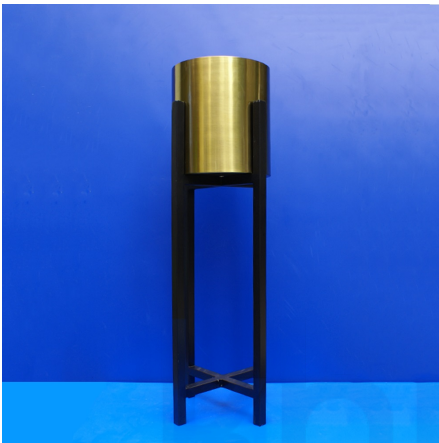

Price: ₹ 6,525.00

Categories: [Artificial flowers and plants](#), [Home Decor](#)

SMALL IRON PLANT STAND WITH POT

SKU: AMB-9-8116C

- Golden plant container with black iron stand
- Black iron stand ft.s size: 2 ft.3"
- Whole container ft.s size: 2 ft.7"
- Size:18x18x73cm(lxbxh)
- The product has best combination of golden pot with black stand
- The pot is removable.