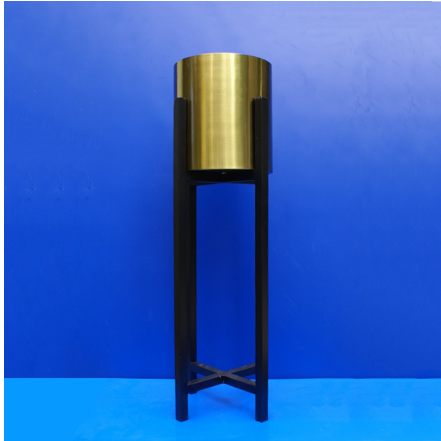

Price: ₹ 6,525.00

Categories: [Artificial flowers and plants](#), [Home Decor](#)

SMALL IRON PLANT STAND WITH POT

SKU: AMB-9-8116C

- Golden plant container with black iron stand
- Black iron stand ft.s size: 2 ft.3"
- Whole container ft.s size: 2 ft.7"
- Size:18x18x73cm(lxbxh)
- The product has best combination of golden pot with black stand
- The pot is removable.

Price: ₹ 9,360.00

Categories: [Home Decor](#), [Plant containers](#)

BIG IRON PLANT STAND WITH POT

SKU: AMB-9-8116B

- Golden plant container with black iron stand
- Black iron stand ft.s size: 2 ft.9"
- Whole container ft.s size: 3ft
- Material: Iron & Bronze(color) steel
- Size: 20x20x92cm (lxbxh)
- Seperatable Upper Part where we put flower pot/vase
- Enhance the beauty of the home, office, room etc.