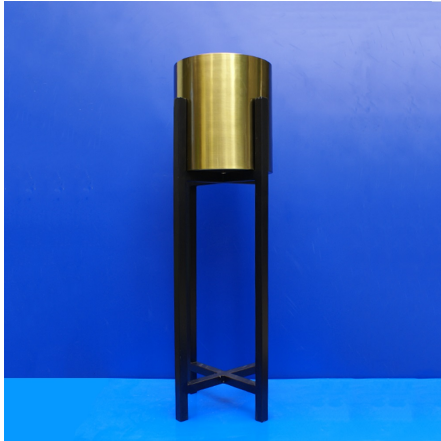

Price: ₹ 6,804.00

Categories: [Artificial flowers and plants](#), [Home Decor](#)

BEAUTIFUL CERAMIC HORSE

SKU: 01-8522

- Categories: Home Decor, Wall Decor
- Application: Decoration for office, home, restaurant, cafe, etc
- Material: Ceramic Size: 50 cm(Height)
- Size: 20 x 30 x 50cm(lxbxh)
- Tag: Statue

Price: ₹ 14,745.00

Categories: [Home Decor](#), [Wall Decor](#)

Dimensions

24 x 57 x 53 in

BIG BRASS AND GLASS GEO LANTERN

SKU: SH-2468_B

Features:

- Antique Hanging or Standing Lantern
- Material: Glass & Metal
- No of Pieces:1
- Not suitable to be left outside overnight
- Candle not included
- Size:10.5" x 10.5" x 15.5" (lxbxh)(27 x27 x 40cm(Large Size)

Price: ₹ 3,100.00

Categories: [Home Decor](#), [Lights and candles](#)

BIG BRASS GLASS TERRARIUM CANDLE HOLDER

SKU: SH-5680B

Features:

- Antique Hanging or Standing Lantern
- Material: Glass & Metal
- No of Pieces:1
- Not suitable to be left outside overnight
- Candle not included
- Size:10.5" x 10.5" x 15.5" (lxbxh)(27 x27 x 40cm(Large Size)

Price: ₹ 4,000.00

Categories: [Home Decor](#), [Lights and candles](#)

BIG IRON PLANT STAND WITH POT

SKU: AMB-9-8116B

- Golden plant container with black iron stand
- Black iron stand ft.s size: 2 ft.9"
- Whole container ft.s size: 3ft
- Material: Iron & Bronze(color) steel
- Size: 20x20x92cm (lxbxh)
- Seperatable Upper Part where we put flower pot/vase
- Enhance the beauty of the home, office, room etc.