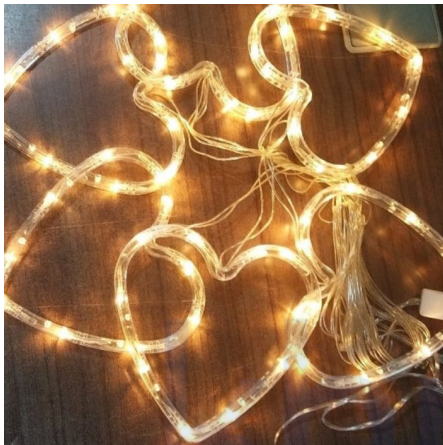

PHOTO FRAME- NON-MAGNETIC PHOTO FRAME SET OF 7

SKU: K-6-JZ8280

- Type: Photo Frame
- Material: Wood
- Shape: Rectangle
- Photo Frame size: 74cm x 3cm x 34cm(lxbxh)
- 4 Small Picture Size: 7.5 cm x 9 cm
- 3 Big Picture Size: 15 cm x 10 cm
- Quantity: 7 pcs
- Care: Dust with a soft, dry cloth

Price: ₹ 1,910.00

Categories: [Home Decor](#), [Wall Decor](#)

LED HEART SHAPE LIGHT SET OF 6 PCS

SKU: K-2C

- LED Quantity- 6 Heart hanging with approx. 1.5ft
- Material: LED and Plastic
- Wire size: 2.5m(8ft)
- Light color: Warm White and Golden
- Approximate Spacing between lights: 2 Foot
- Power supply mode: Direct Wire Connector
- Input: 12v-240v~50/60Hz

Price: ₹ 1,255.00

Categories: [Home Decor](#), [Lights and candles](#)