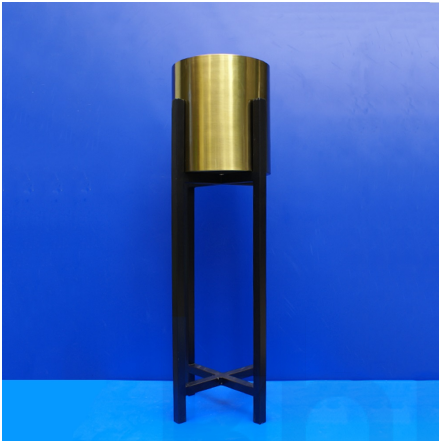

SMALL IRON PLANT STAND WITH POT

SKU: AMB-9-8116C

- Golden plant container with black iron stand
- Black iron stand ft.s size: 2 ft.3"
- Whole container ft.s size: 2 ft.7"
- Size:18x18x73cm(lxbxh)
- The product has best combination of golden pot with black stand
- The pot is removable.

Price: ₹ 9,360.00

Categories: [Home Decor](#), [Plant containers](#)