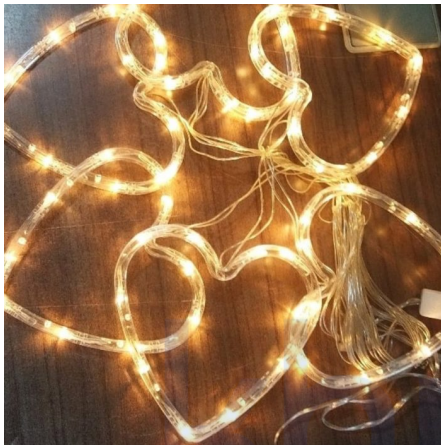

LED HEART SHAPE LIGHT SET OF 6 PCS

SKU: K-2C

- LED Quantity- 6 Heart hanging with approx. 1.5ft
- Material: LED and Plastic
- Wire size: 2.5m(8ft)
- Light color: Warm White and Golden
- Approximate Spacing between lights: 2 Foot
- Power supply mode: Direct Wire Connector
- Input: 12v-240v~50/60Hz

Price: ₹ 1,255.00

Categories: [Home Decor](#), [Lights and candles](#)