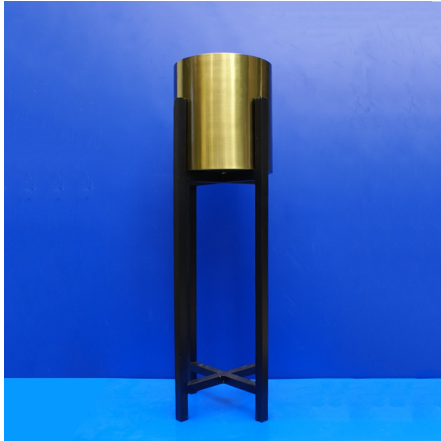

SMALL IRON PLANT STAND WITH POT

SKU: AMB-9-8116C

- Golden plant container with black iron stand
- Black iron stand ft.s size: 2 ft.3"
- Whole container ft.s size: 2 ft.7"
- Size:18x18x73cm(lxbxh)
- The product has best combination of golden pot with black stand
- The pot is removable.

Price: ₹ 9,360.00

Categories: [Home Decor](#), [Plant containers](#)