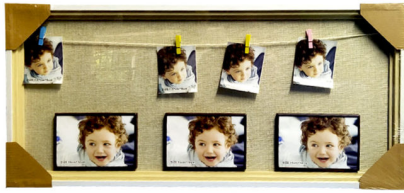

PHOTO FRAME- NON-MAGNETIC PHOTO FRAME SET OF 7

SKU: K-6-JZ8280

- Type: Photo Frame
- Material: Wood
- Shape: Rectangle
- Photo Frame size: 74cm x 3cm x 34cm(lxbxh)
- 4 Small Picture Size: 7.5 cm x 9 cm
- 3 Big Picture Size: 15 cm x 10 cm
- Quantity: 7 pcs
- Care: Dust with a soft, dry cloth

Price: ₹ 1,910.00

Categories: [Home Decor](#), [Wall Decor](#)