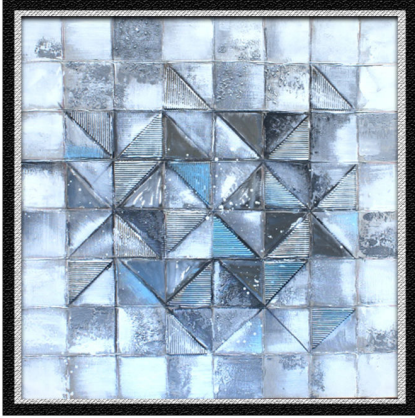

ABSTRACT WALL PAINTING

SKU: AMB-3-56-80/80C

- Beautiful long painting
- Wall painting
- For home and office decoration
- Size : 80 x 80 x 4cm(lxbxh)

Price: ₹ 7,940.00

Categories: [Home Decor](#), [Wall Decor](#)