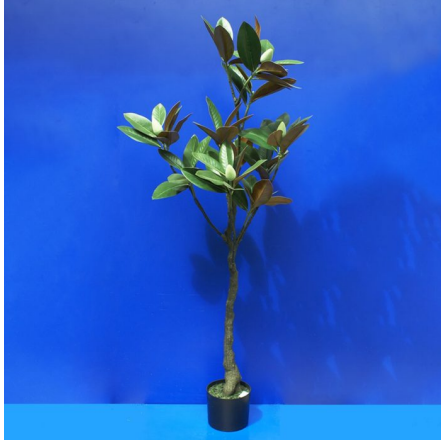

## ARTIFICIAL BEAUTIFUL PLANT

**SKU:** BW-4-1-2

- Material: Plastic
- Product: Artificial
- Size: Big
- Specific Use: Indoor & Outdoor
- Height: 121cm
- Available for wholesale

**Price:** ₹ 6,804.00

**Categories:** [Artificial flowers and plants](#), [Home Decor](#)

## ARTIFICIAL BIG BEAUTIFUL PLANT

**SKU:** BW-4-9-10

- Big plant
- For indoor and outdoor decoration
- Size: Big
- Height: 152cm
- Delivery in 2 days

**Price:** ₹ 11,907.00

**Categories:** [Artificial flowers and plants](#), [Home Decor](#)