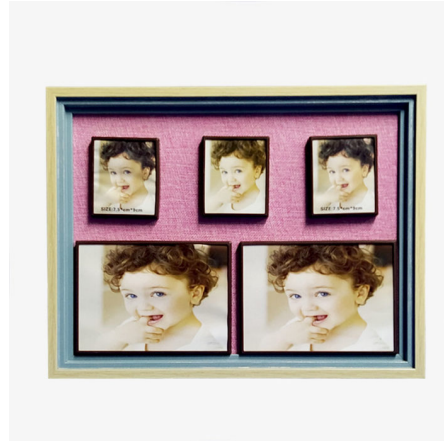

PHOTO FRAME- MAGNETIC PHOTO FRAME SET OF 5 MEDIUM

SKU: K-6-A8266

- Type: Photo Frame
- Size: Medium
- Material: Wood
- Shape: Rectangle
- Photo Frame size: 44cm x 3cm x 34cm(lxbxh)
- 3 Small Pictures Size: 7.5 cm x 9 cm
- 2 Big Pictures Size: 18 cm x 13 cm
- Quantity: 5 pcs
- Care: Dust with a soft, dry cloth

Price: ₹ 2,260.00

Categories: [Home Decor](#), [Wall Decor](#)