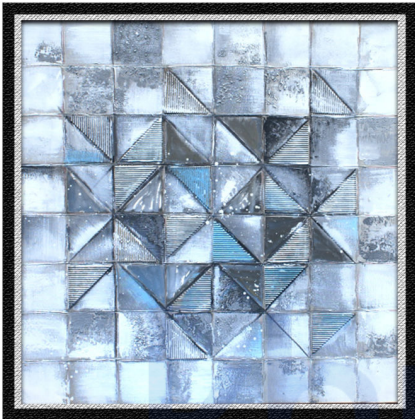

## ABSTRACT WALL PAINTING

**SKU:** AMB-3-56-80/80B

- Beautiful long painting
- Wall painting
- For home and office decoration
- Size : 80 x 80 x 4cm(lxbxh)
- Delivery in 2 days

**Price:** ₹ 11,945.00

**Categories:** [Home Decor](#), [Wall Decor](#)