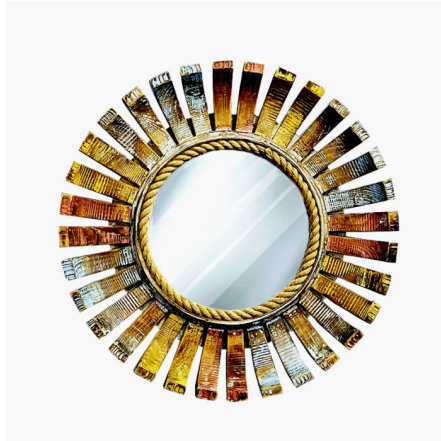

Categories: [Home Decor](#), [Lights and candles](#)

VINTAGE MEDIUM MULTI COLOR MIRROR BROOCH

SKU: K-11-CH18031

- Vintage item
- Mirror Frame Diameter: 54cm(1.9ft)
- Mirror Diameter: 30cm(1ft)
- Materials: Wood
- Size: Medium
- Style: Victorian
- Color: Multi
- Can be personalized: No